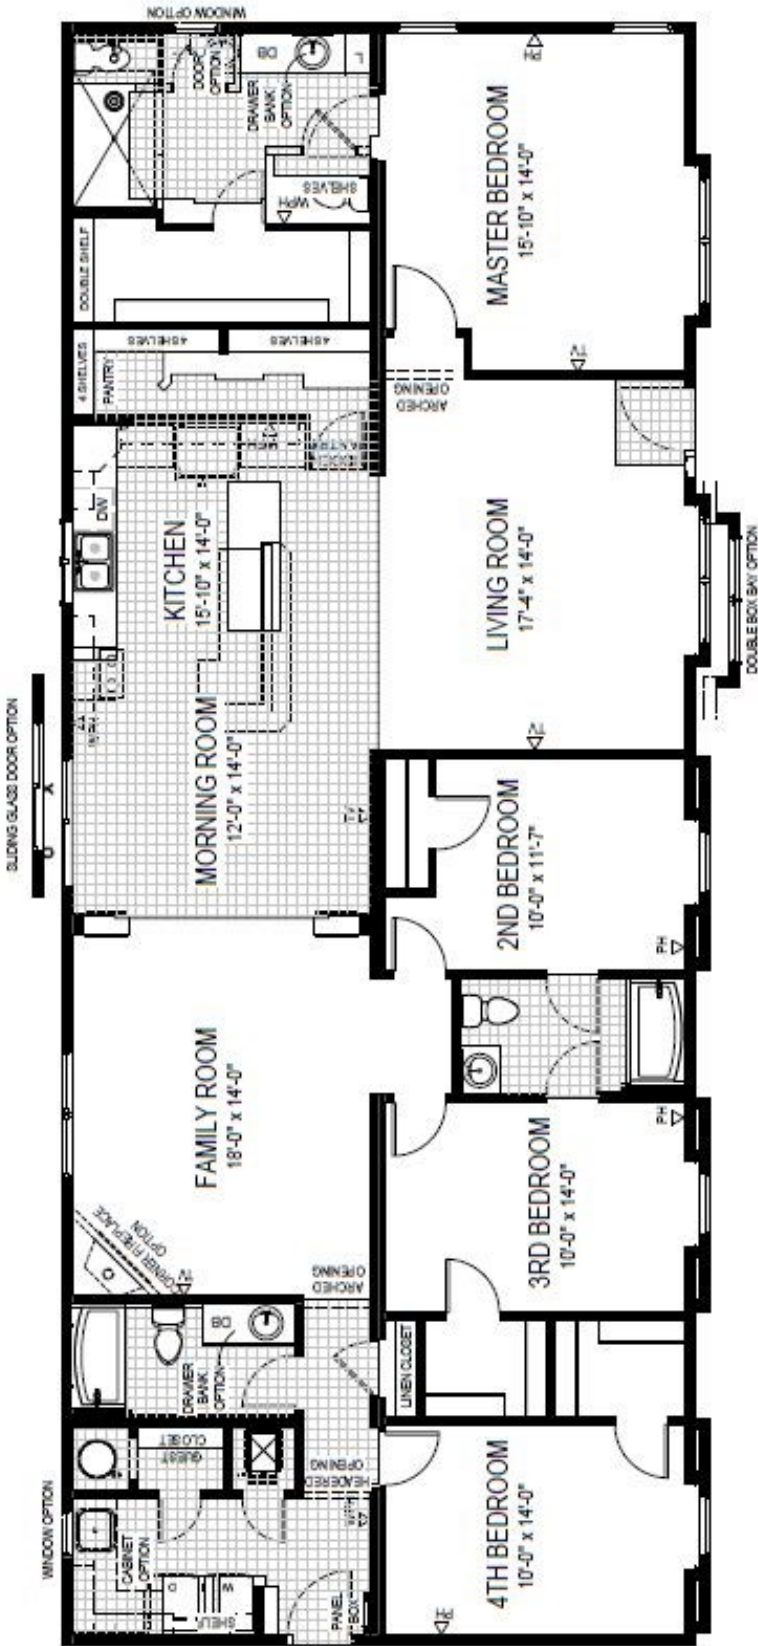

## The Kiowa

Starting At  
**\$192,300**  
\$86 / Sq. Ft

As Shown

**\$229,850**

\$102 / Sq. Ft.

**2255 Square Feet**

Includes: Delivery to site, set and Finish  
Within 75 miles of Loveland  
Taxes Not Included

Four Bedrooms    Three Bathrooms    8' Grand Shower  
Hidden Pantry    Large Kitchen Island with Breakfast Bar  
Formal Living Room    Separate Family Room  
Arched Room Divider with Cabinets & Can Lights  
Distinctive Curb Appeal

**Designed for your Family Lifestyle**

See other side for Floor Plan

**Northstar Homes** [www.northstar-homes.com](http://www.northstar-homes.com)

970-667-8830    3814 S.C.R. 5, Loveland, CO

*17'-4" x 14'-0" x 69'-2"*