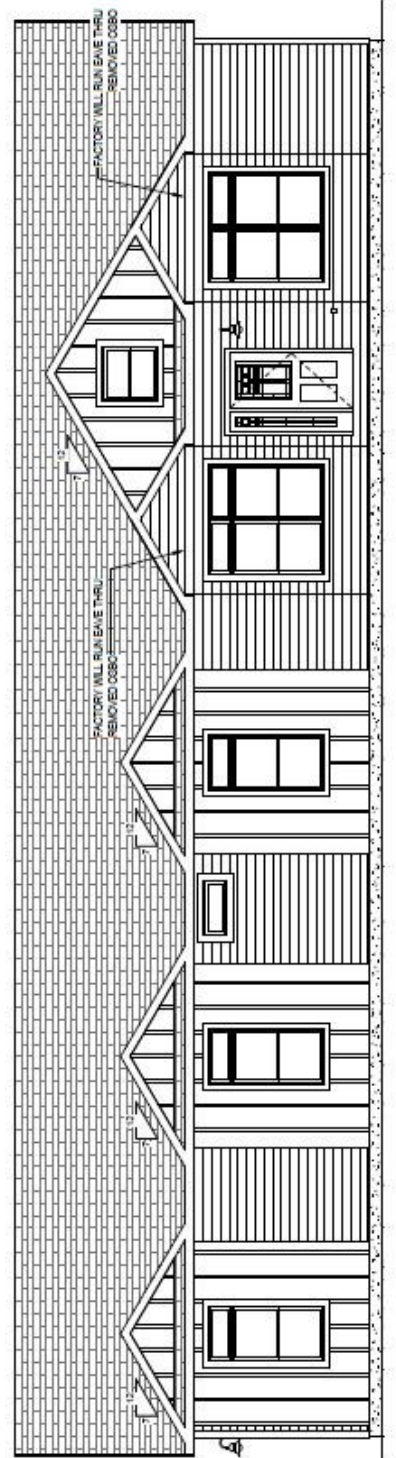

Northstar Homes

www.northstar-homes.com

970-667-8830 3814 S.C.R. 5, Loveland, CO